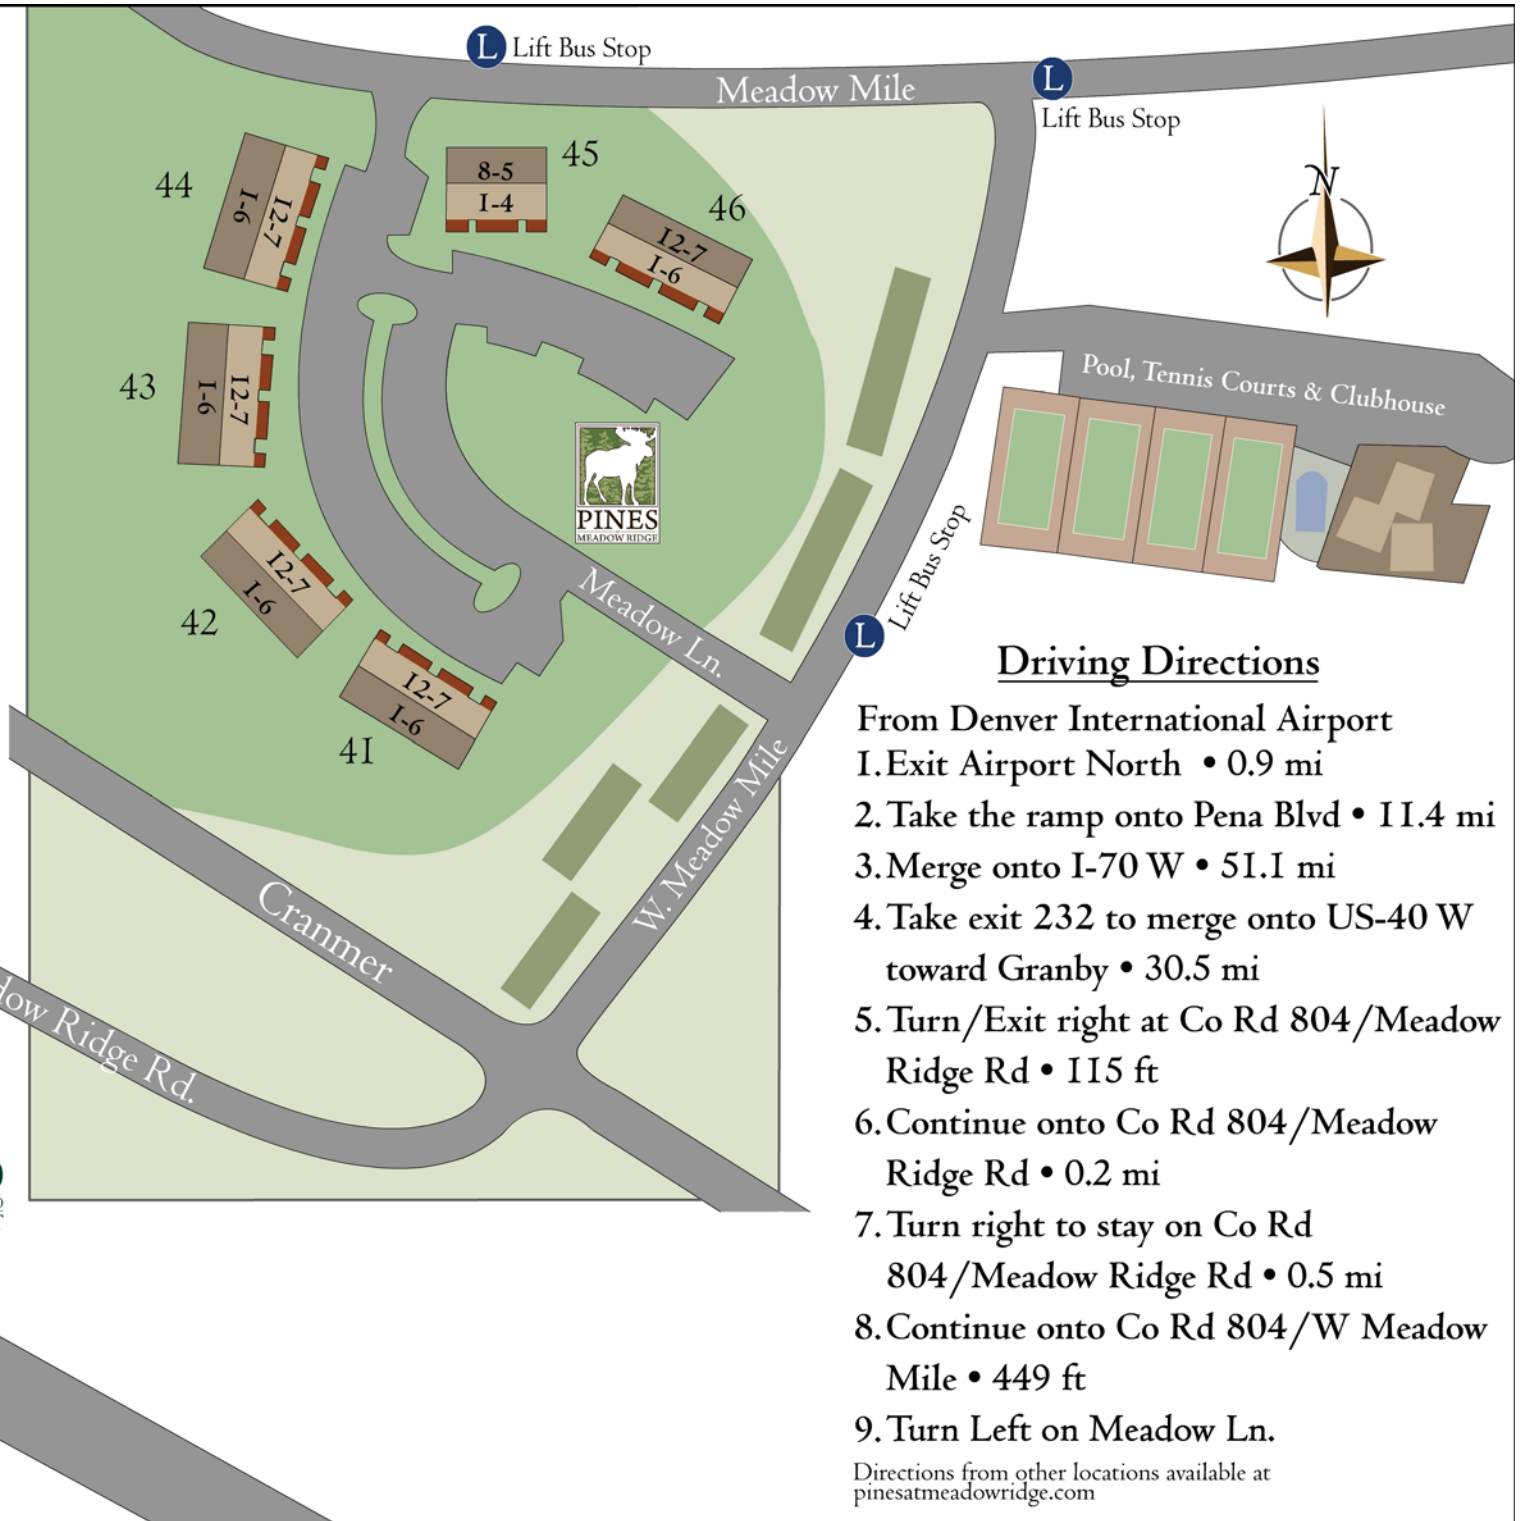

PINES

AT
MEADOW RIDGE

51 Meadow Ln.
Fraser, CO 80478
970.726.2077

Driving Directions

- From Denver International Airport
1. Exit Airport North • 0.9 mi
 2. Take the ramp onto Pena Blvd • 11.4 mi
 3. Merge onto I-70 W • 51.1 mi
 4. Take exit 232 to merge onto US-40 W toward Granby • 30.5 mi
 5. Turn/Exit right at Co Rd 804/Meadow Ridge Rd • 115 ft
 6. Continue onto Co Rd 804/Meadow Ridge Rd • 0.2 mi
 7. Turn right to stay on Co Rd 804/Meadow Ridge Rd • 0.5 mi
 8. Continue onto Co Rd 804/W Meadow Mile • 449 ft
 9. Turn Left on Meadow Ln.

Directions from other locations available at pinesatmeadowridge.com